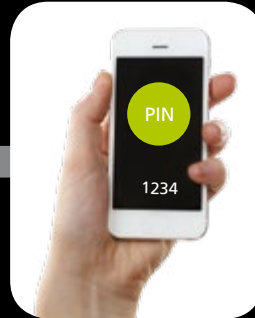

## Via RFID card

Access via **RFID card** can be integrated at any time in the process, e.g. if a smartphone is used for check-in and room occupancy without involving personnel at arrival but the RFID card is to be used for access during the guest's stay.

Bluetooth

Temporary Guest Code

RFID card

**MOBILE CHECK-IN**

**Click here for the video**

**MULTI-OPTIONAL SOLUTION**

**Guest books  
room**

**Guest receives  
authorisation**

**Guest provides identification  
at the entrance terminal**

**MOBILE CHECK-IN VIA RFID / PIN**

**Guest provides identification  
at the entrance terminal**

**Guest enters  
room**