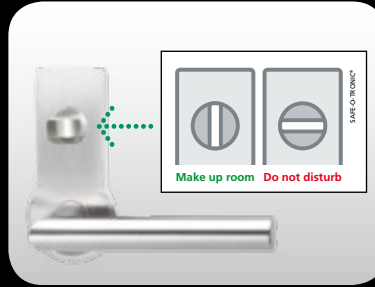

**Guest provides identification  
at the entrance terminal**

**MOBILE CHECK-IN VIA RFID / PIN**

**Guest provides identification  
at the entrance terminal**

**Guest enters  
room**

## Terminals

Terminals in the form of RFID wall readers are used for controlling electronic devices for access release, e.g. lifts, parking booms, electric door openers or turnstiles. The terminals (SAFE-O-TRONIC® access TS) are configured for offline or online operation.

SAFE-O-TRONIC® access DS door locking system

SAFE-O-TRONIC® access CS RFID digital cylinders

SAFE-O-TRONIC® access LS furniture locking system

SAFE-O-TRONIC® access TS PIN and RFID terminal

SAFE-O-TRONIC® access RFID terminal

The „Make up room“ or „Do not disturb“ function...

...is easy to activate for the guest, using the rotary knob.

For front-office, PMS and other guest management systems...

Amadeus  
Gastrodat  
Micros Fidelio  
Oracle  
Protel  
Sihot  
...