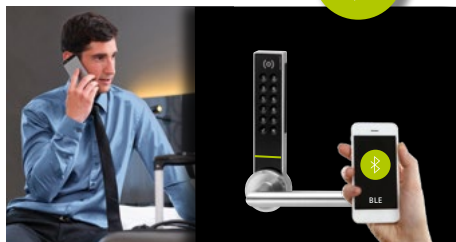

Mobile Check-In

With the SAFE-O-TRONIC® access hotel locking system, you can perfectly tailor Mobile Check-In to the needs of each and every guest. Whether regular guest, VIP or a guest with late check-in – multi-optional Mobile Check-In provides the optimal solution for all types of guests.

Via smartphone and app

The guest opens the guest room door via Bluetooth via a corresponding **app**. In this way, the guest's smartphone becomes a mobile key.

Via smartphone and PIN code

For checking in, your guests receive a PIN code that is sent directly to their mobile phone and is valid for the duration of their stay. They then simply enter this code at the entrance and at the room. With this patent-pending **Temporary Guest Code**, SAFE-O-TRONIC® access ensures mobility, security and convenience when organising the use of your guest rooms, holiday homes or boarding houses.

Via RFID card

Access via **RFID card** can be integrated at any time in the process, e.g. if a smartphone is used for check-in and room occupancy without involving personnel at arrival but the RFID card is to be used for access during the guest's stay.

Bluetooth