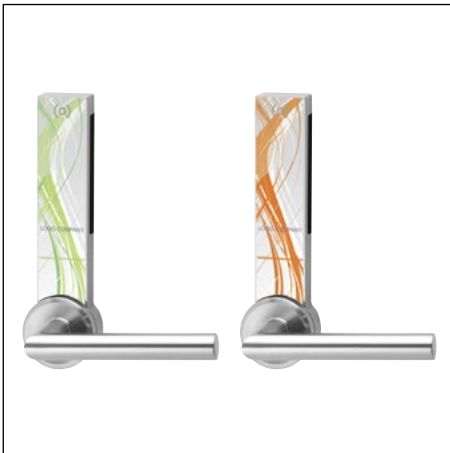

## Top-quality faces

Top-quality, stainless steel faces and associated door handle sets and rosette fittings adapt classic and contemporary interior design styles.

**Schulte-Schlagbaum AG**

Postfach 10 12 40