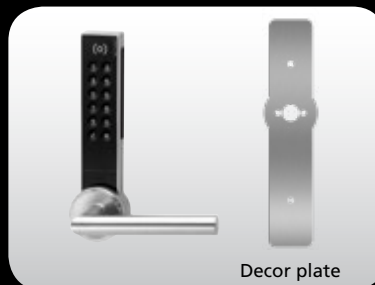

The „Make up room“ or „Do not disturb“ function...

...is easy to activate for the guest, using the rotary knob.

For front-office, PMS and other guest management systems...

Amadeus  
Gastrodat  
Micros Fidelio  
Oracle  
Protel  
Sihot  
...

...interfaces can be integrated reliably.

Furniture locking systems, e.g. in the wellness area...

...can easily be incorporated.

Door-locking systems are recommended both for new constructions...

Decor plate